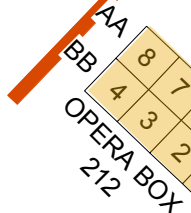

Stage

Left-Odd

Right-Even

BOOTH  
BALCONY

PRICING	
<span style="color: red;">■</span>	• Premium (Single) - \$75.00
<span style="color: blue;">■</span>	• Premium (Single) - \$60.00
<span style="color: yellow;">■</span>	• Orchestra (Single) - \$50.00
	• Orchestra (Single) - \$50.00