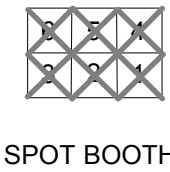

Stage

Left-Odd

Right-Even

BOOTH  
BALCONY

PRICING	
<span style="color: red;">■</span>	• Premium (Single) - \$75.00
<span style="color: blue;">■</span>	• Premium (Single) - \$60.00
<span style="color: yellow;">■</span>	• Orchestra (Single) - \$50.00
	• Orchestra (Single) - \$50.00