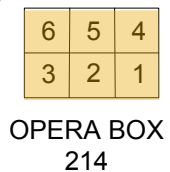

Stage

Left-Odd

Right-Even

BOOTH  
BALCONY

PRICING	
<span style="color: red;">■</span>	• Premium (Single) - \$75.00
<span style="color: blue;">■</span>	• Premium (Single) - \$60.00
<span style="color: yellow;">■</span>	• Orchestra (Single) - \$50.00
	• Orchestra (Single) - \$50.00