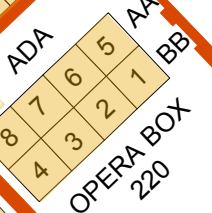

Stage

Left-Odd

Right-Even

BOOTH  
BALCONY

PRICING	
<span style="color: red;">■</span>	• Premium (Single) - \$75.00
<span style="color: blue;">■</span>	• Premium (Single) - \$60.00
<span style="color: yellow;">■</span>	• Orchestra (Single) - \$50.00
	• Orchestra (Single) - \$50.00