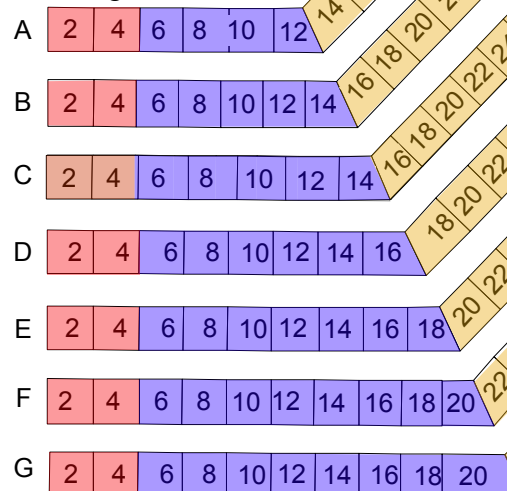

Stage

Left-Odd

Right-Even

BOOTH  
BALCONY

PRICING	
<span style="color: red;">■</span>	• Premium (Single) - \$75.00
<span style="color: blue;">■</span>	• Premium (Single) - \$60.00
<span style="color: yellow;">■</span>	• Orchestra (Single) - \$50.00
	• Orchestra (Single) - \$50.00