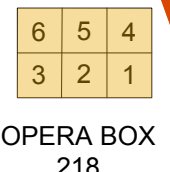

Stage

Left-Odd

Right-Even

BOOTH  
BALCONY

PRICING	
<span style="color: red;">■</span>	• Premium (Single) - \$75.00
<span style="color: blue;">■</span>	• Premium (Single) - \$60.00
<span style="color: yellow;">■</span>	• Orchestra (Single) - \$50.00
	• Orchestra (Single) - \$50.00