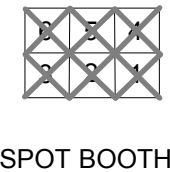

Stage

Left-Odd

Right-Even

BOOTH  
BALCONY

PRICING	
<span style="color: red;">■</span>	• Premium (Single) - \$75.00
<span style="color: blue;">■</span>	• Premium (Single) - \$60.00
<span style="color: yellow;">■</span>	• Orchestra (Single) - \$50.00
	• Orchestra (Single) - \$50.00