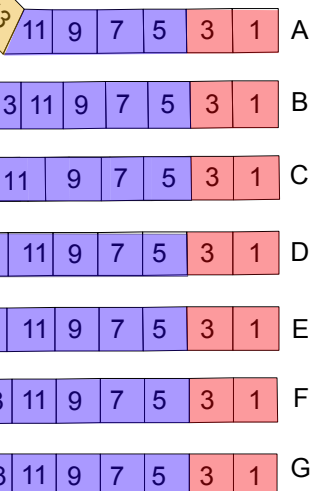

Stage

Left-Odd

Right-Even

BOOTH  
BALCONY

PRICING	
<span style="color: red;">■</span>	• Premium (Single) - \$75.00
<span style="color: blue;">■</span>	• Premium (Single) - \$60.00
<span style="color: yellow;">■</span>	• Orchestra (Single) - \$50.00
	• Orchestra (Single) - \$50.00