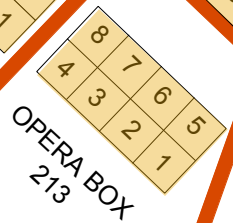

Stage

Left-Odd

Right-Even

BOOTH  
BALCONY

PRICING	
<span style="color: red;">■</span>	• Premium (Single) - \$75.00
<span style="color: blue;">■</span>	• Premium (Single) - \$60.00
<span style="color: yellow;">■</span>	• Orchestra (Single) - \$50.00
	• Orchestra (Single) - \$50.00